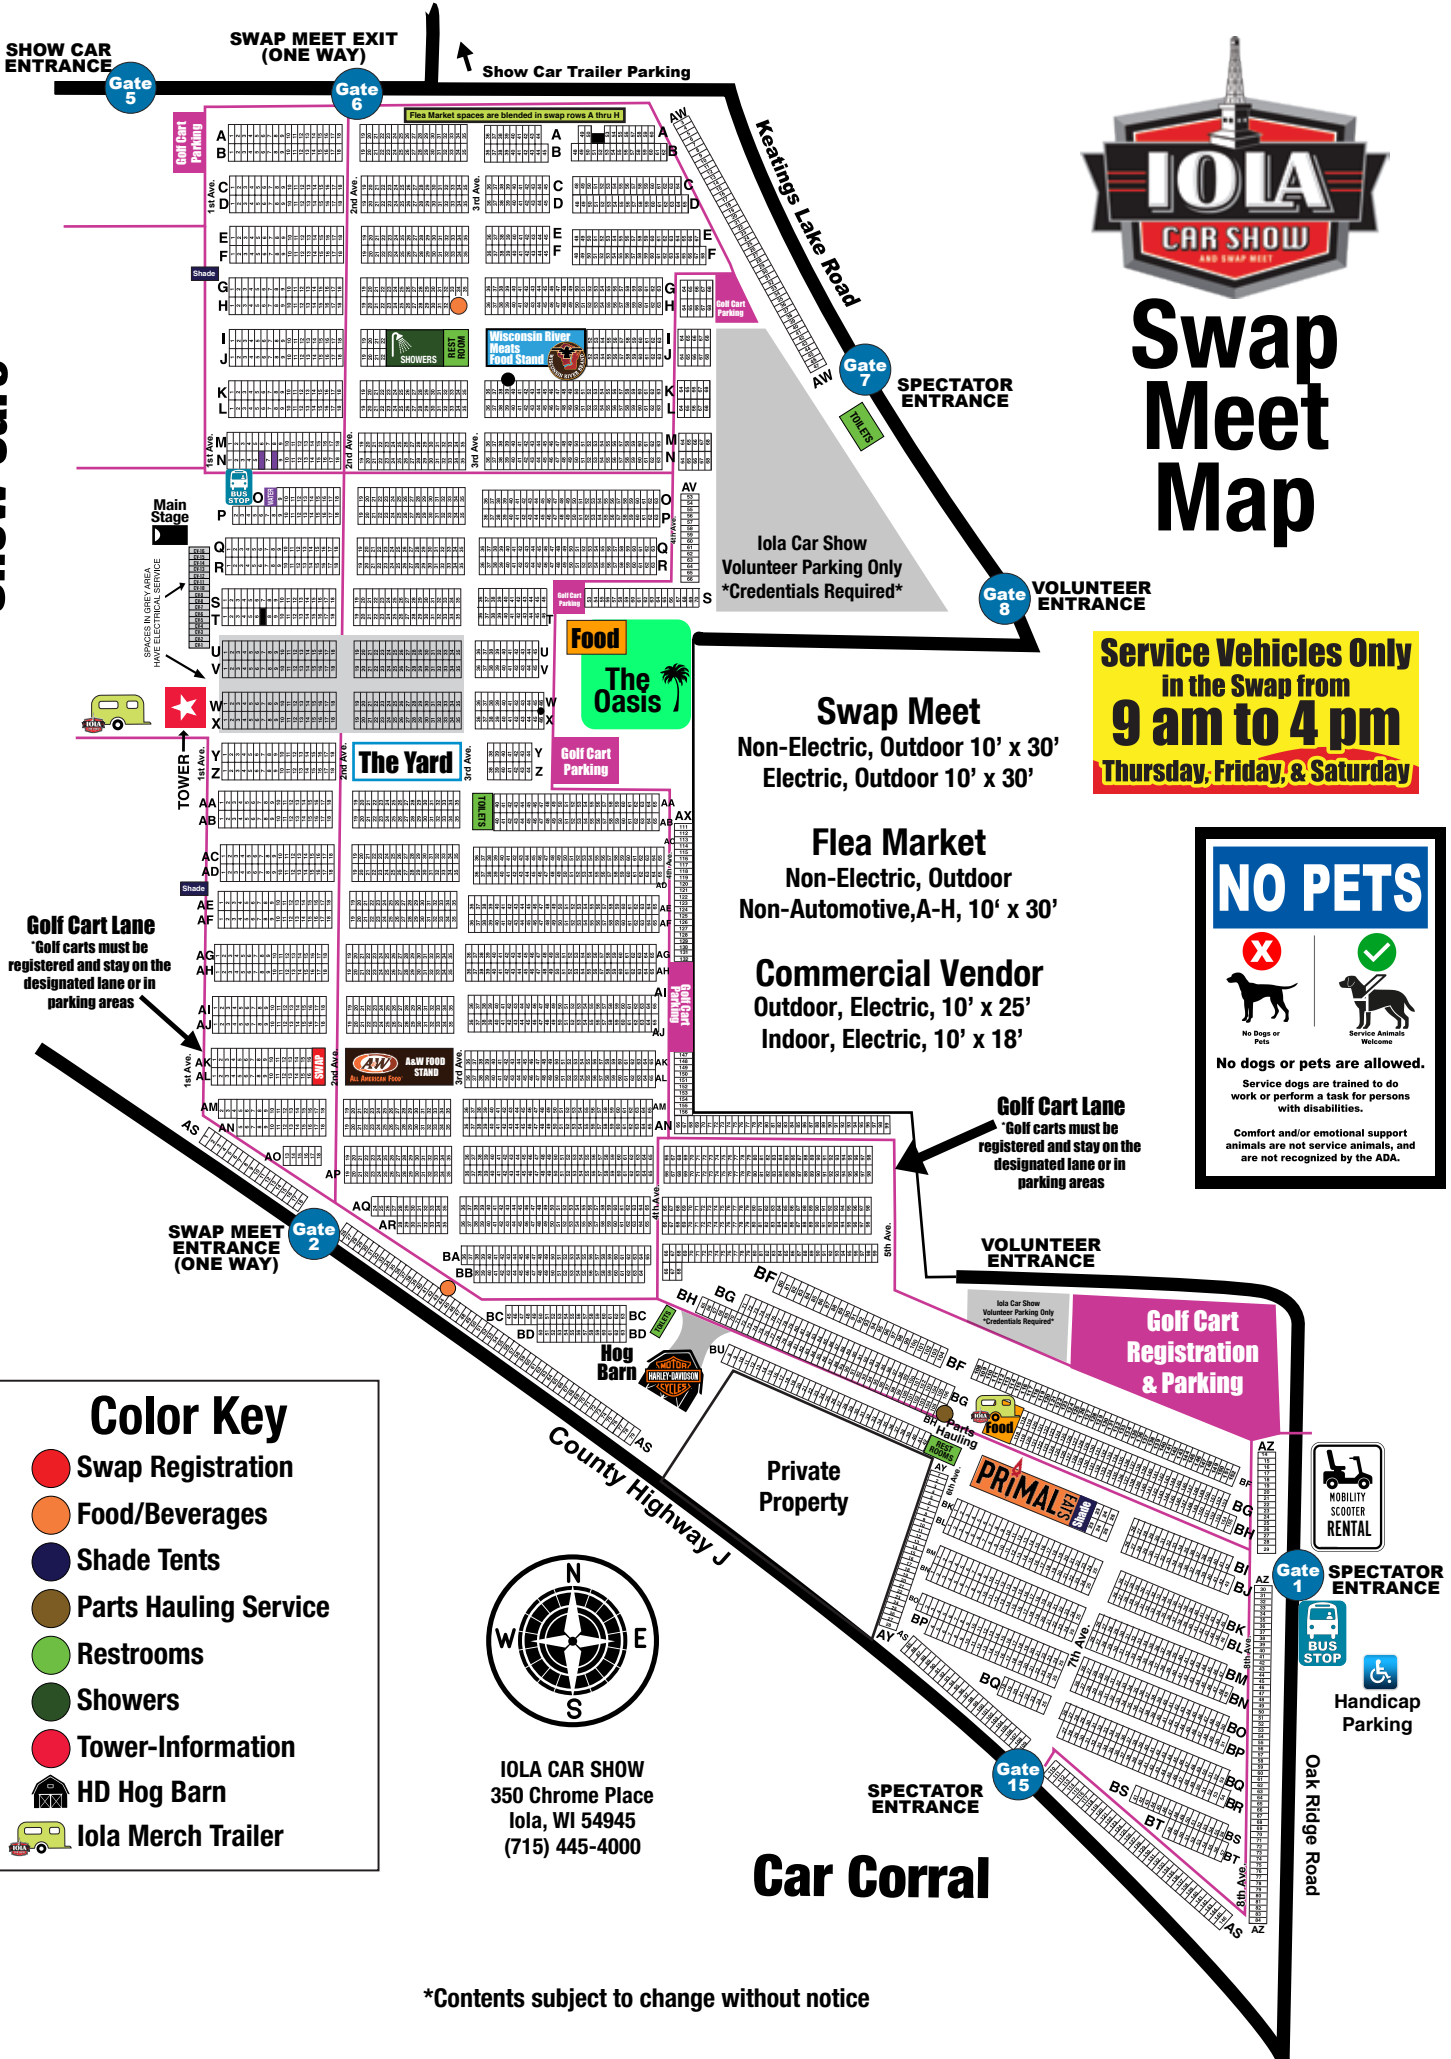

Swap Meet Map

Show Cars

Service Vehicles Only
in the Swap from
9 am to 4 pm
Thursday, Friday, & Saturday

Swap Meet
Non-Electric, Outdoor 10' x 30'
Electric, Outdoor 10' x 30'

Flea Market
Non-Electric, Outdoor
Non-Automotive, A-H, 10' x 30'

Color Key

- Swap Registration
- Food/Beverages
- Shade Tents
- Parts Hauling Service
- Restrooms
- Showers
- Tower-Information
- HD Hog Barn
- Iola Merch Trailer

IOIA CAR SHOW
350 Chrome Place
Iola, WI 54945
(715) 445-4000

Car Corral

*Contents subject to change without notice