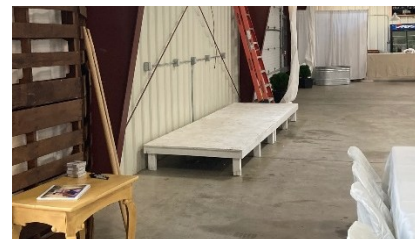

Iola Car Show Itemized Rental List

350 Chrome Place, Iola, WI 54945
(715) 445-4000 ali@iolaoldcarshow.com

*Requested items list must accompany signed rental contract.
Final quantity adjustments must be made one week (7 days) prior to rental.