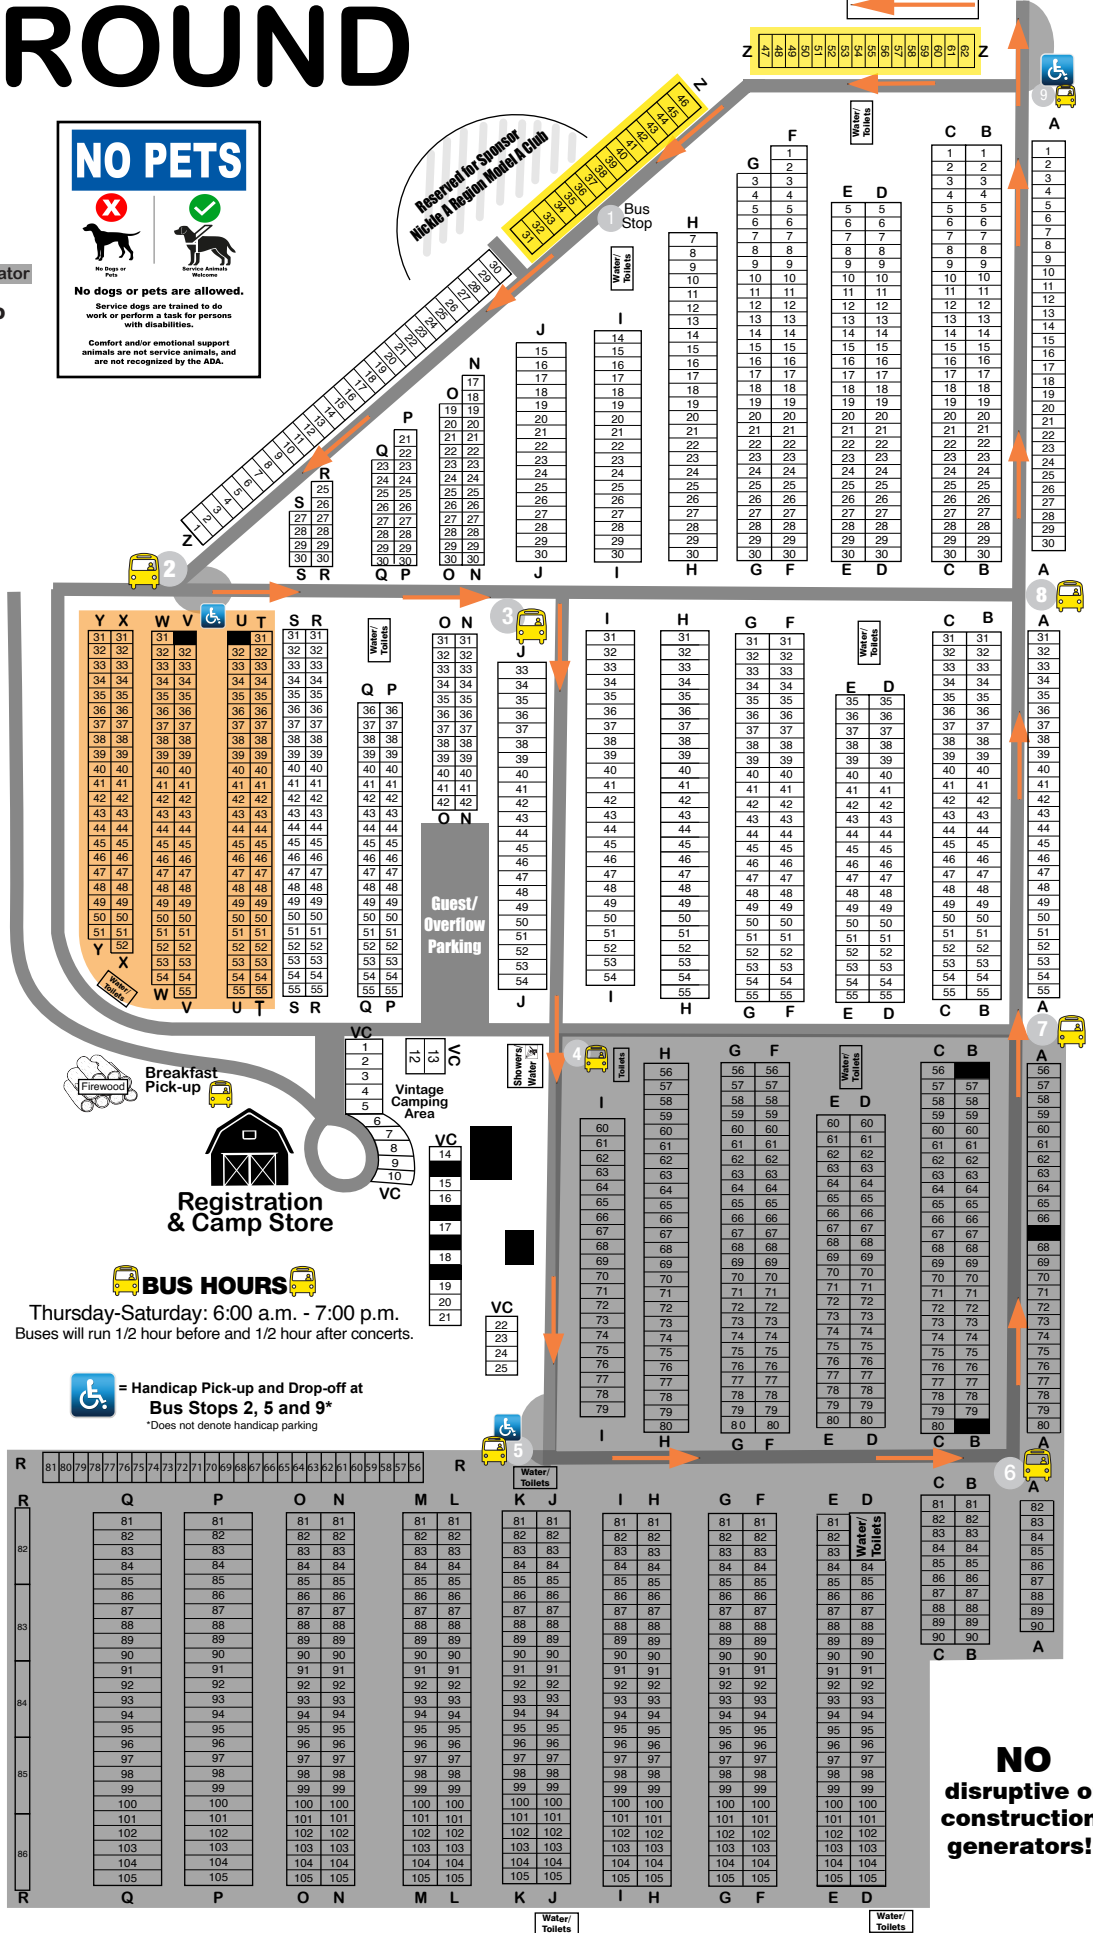

CAMPGROUND

20' x 30', Non-Electric - \$150

N-S 17-55

T-Y 31-55, No Generators

20' x 50', Non-Electric - \$195

A-G 1-55, Z 1-30

A-G 56-105, H-O 81-105, R 56-83, 24-Hour Generator

20' x 60', Pull-thru, Non-Electric - \$210

H-J 7-55

H & I 56-80, 24-Hour Generator

20' x 100', Non-Electric - \$295

P & Q 81-105, R 84-88

Oversized Units + 24-Hour Generator

30' x 60', Water & Electric - \$295

Z 31-62

20' x 50', Vintage Camping - \$120

- = Electric & Water
- = 24 hr Generator
- = No generators

All other areas must observe quiet hours from 11 pm to 6 am

ATTENTION: Campers, charcoal and hot ashes are to be placed in clearly marked receptacles in the campground.